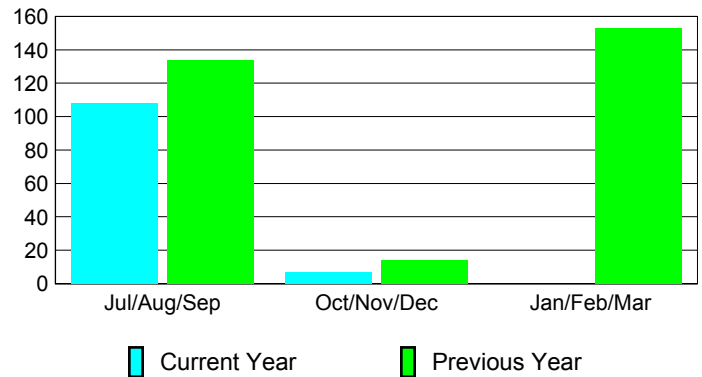

Gender Comparison 2012-2013

Jul/Aug/Sep

Oct/Nov/Dec

Jan/Feb/Mar

Male

Female