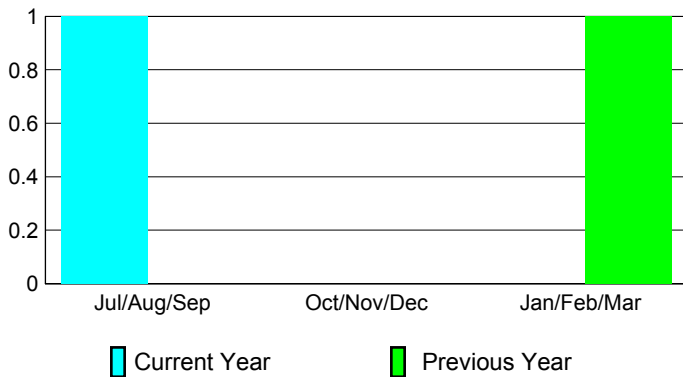

2012-2013 GMT Reports for District (or Undistricted) **District 300B1**

GMT: **PEI-JEN CHEN**

Location: **M.D. 300 Taiwan**

GMT CA: **5**

CLUBS

Club Results 2012-2013

Clubs 2011-2012

Month	New Club Goal	Actual New Clubs	Actual Dropped Clubs	Gain/Loss of Clubs	Gain/Loss of Clubs
Jul/Aug/Sep		1	0	1	0
Oct/Nov/Dec		0	0	0	0
Jan/Feb/Mar					1
Totals		1	0	1	1

Club Results 2012-2013

Goal, New, Dropped, Gain/Loss

Comparison of Club Gain/Loss

Current Year Compared to the Previous Year

YTD Status Quo Clubs 2012-2013

Status Quo Clubs Compared to Status Quo Members

MEMBERSHIP

Membership Results 2012-2013

Membership 2011-2012

Month	Net Memb Goal	Actual New Memb	Actual Dropped Memb	Gain/Loss of Memb	Gain/Loss of Memb
Jul/Aug/Sep		203	-95	108	134
Oct/Nov/Dec		23	-16	7	14
Jan/Feb/Mar					153
Totals		226	-111	115	301

Membership Results 2012-2013

Goal, New, Dropped, Gain/Loss

Comparison of Membership Gain/Loss

Current Year Compared to the Previous Year

Gender Comparison 2012-2013

Jul/Aug/Sep

Oct/Nov/Dec

Jan/Feb/Mar

Male

Female